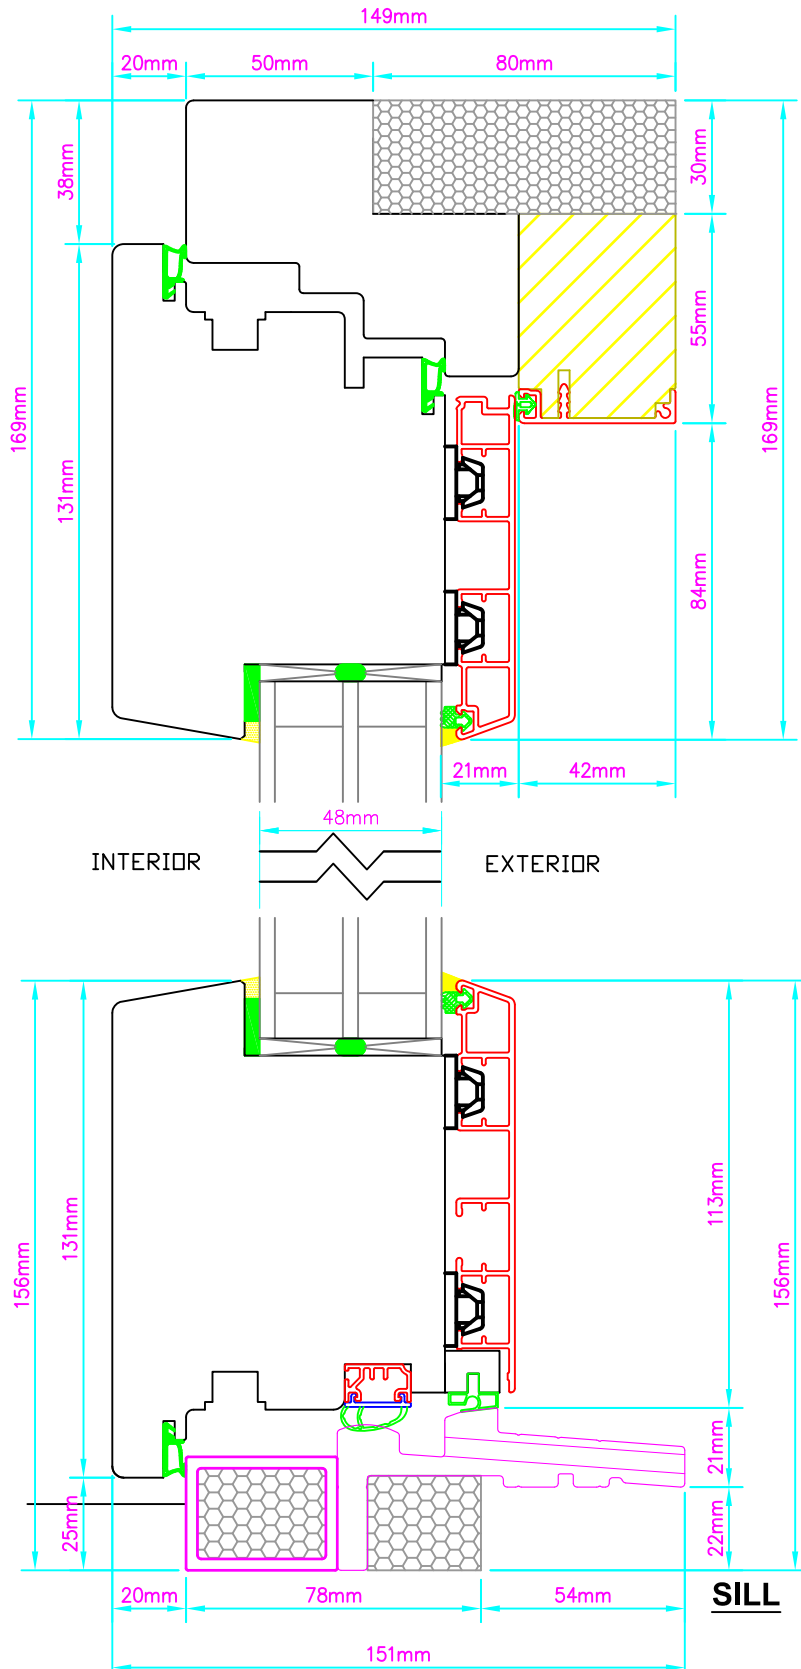

# Optiwin Side Entry Door Door System

**HEAD**

Viewed from inside with arrow vertex representing the handle