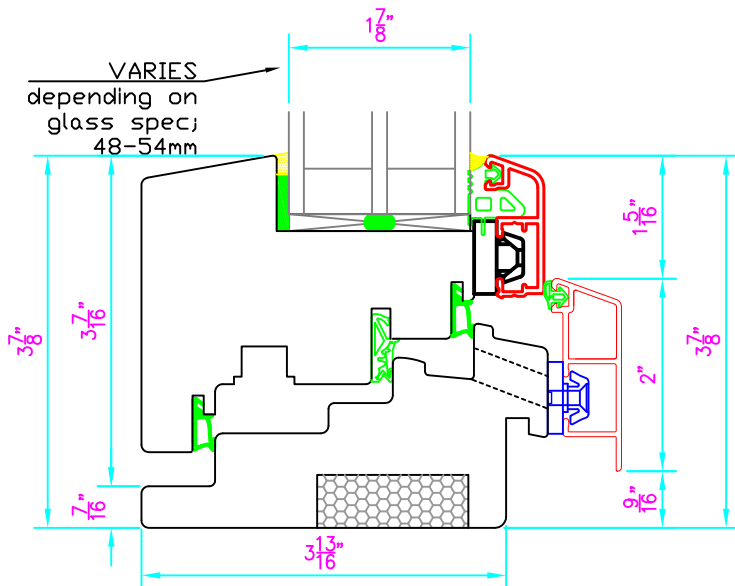

Optiwin Resista Modern Window

Opening Window System

CUSTOMISABLE
thickness
11-30mm

HEAD

Viewed from inside with arrow
vertex representing the handle

INTERIOR

EXTERIOR

VARIABLE
depending on
glass spec;
48-54mm