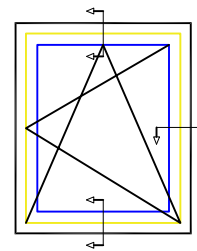

Optiwin Resista Modern Window

Opening Window System

CUSTOMISABLE
thickness
11-30mm

HEAD

Viewed from inside with arrow
vertex representing the handle

INTERIOR

EXTERIOR

VARIABLE
depending on
glass spec;
48-54mm