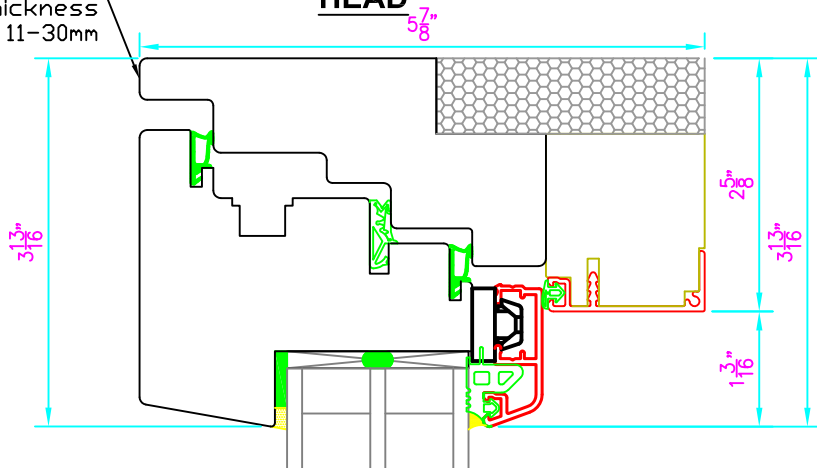

Optiwin Resista Modern Window

Opening Window System

CUSTOMISABLE
thickness
11-30mm

HEAD

Viewed from inside with arrow
vertex representing the handle

INTERIOR

EXTERIOR

VARIABLE
depending on
glass spec;
48-54mm