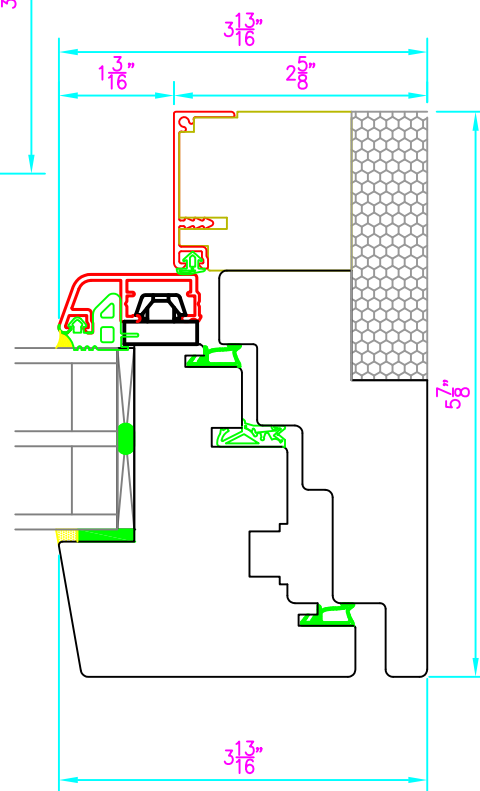

Optiwin Resista Modern Window

Opening Window System

CUSTOMISABLE
thickness
11-30mm

HEAD

Viewed from inside with arrow
vertex representing the handle

INTERIOR

EXTERIOR

VARIABLE
depending on
glass spec;
48-54mm

SILL

JAMB