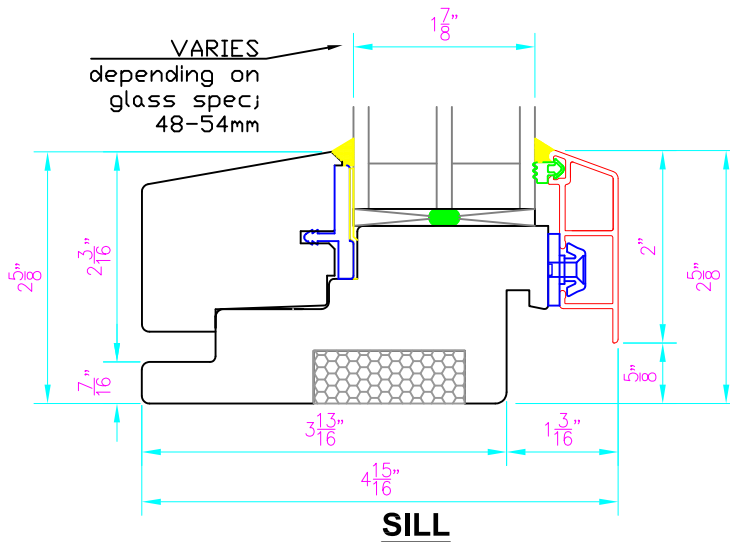

# Optiwin Resista Modern Window Fixed Window System

INTERIOR  EXTERIOR

Viewed from inside with arrow vertex representing the handle