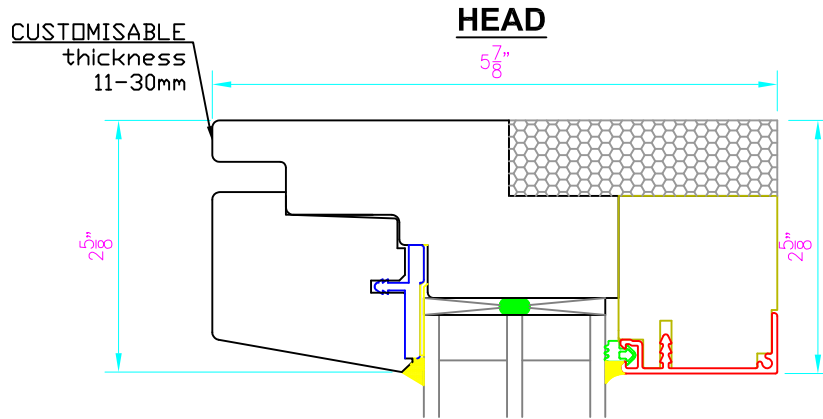

# Optiwin Resista Modern Window Fixed Window System

INTERIOR  EXTERIOR

Viewed from inside with arrow vertex representing the handle